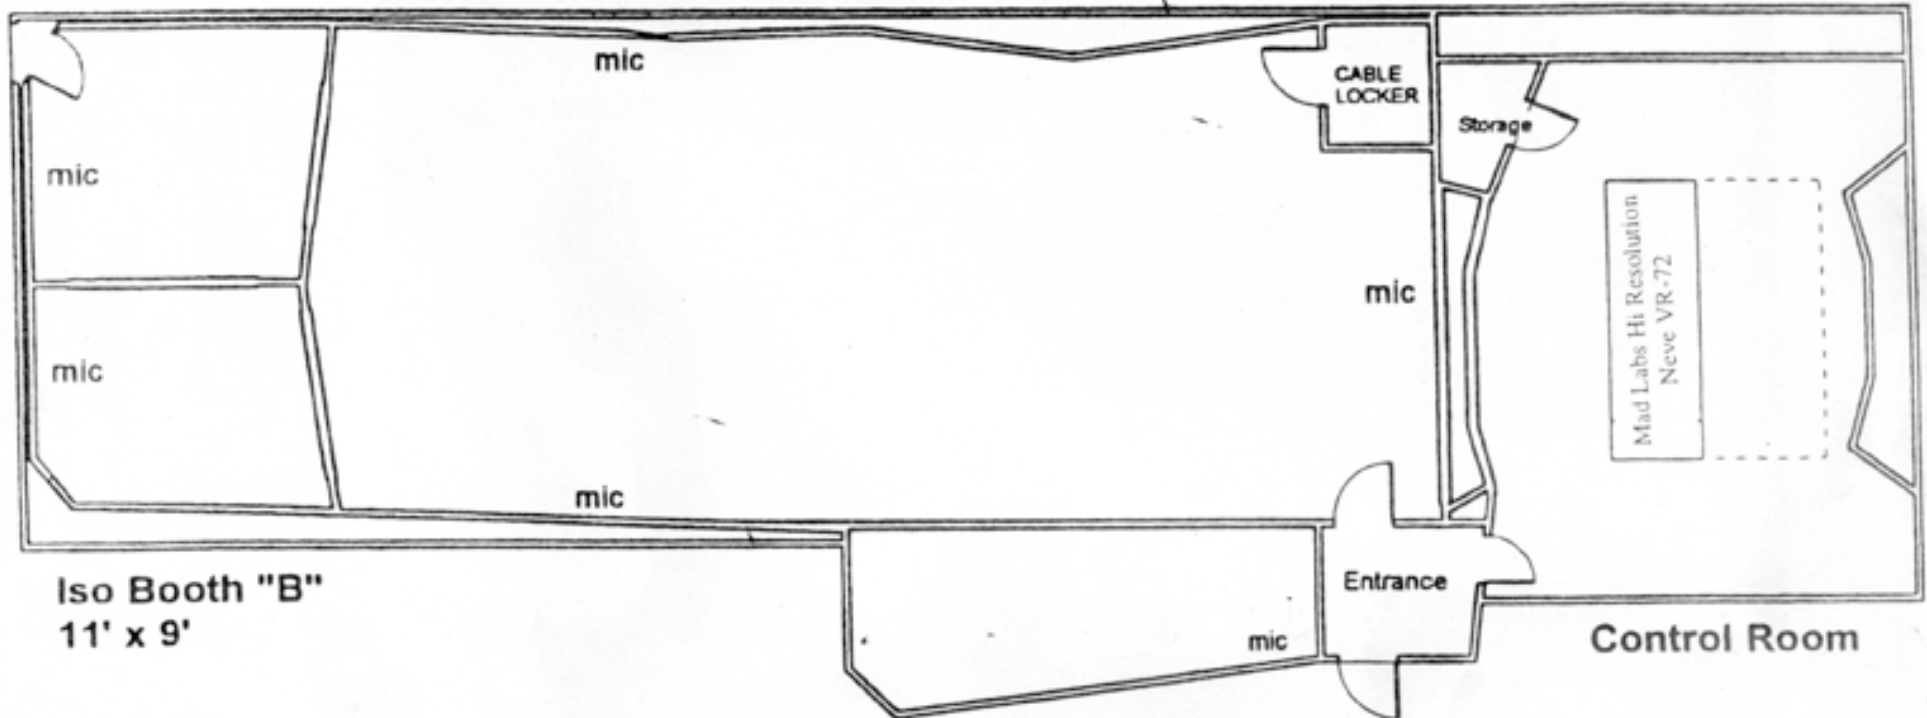

# Studio "A"

Main Room 40' x 20' x 14'

Iso Booth "C"  
11' x 11'

Iso Booth "B"  
11' x 9'

Iso Booth "A"  
7' x 14'

**CONWAY**  
*Recording Studios*